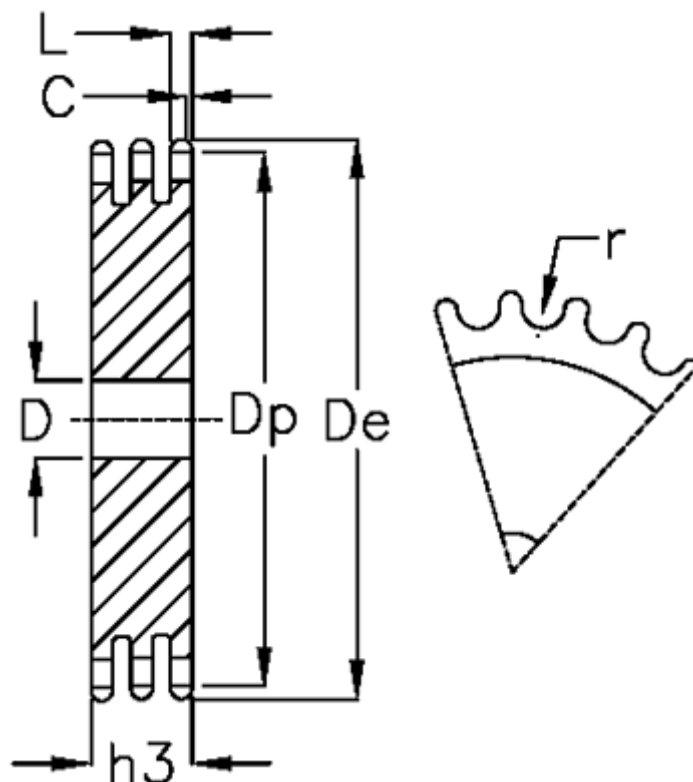

Article number: 616023006072

Description: Plate wheel 10 B-3 Z=72 triplex

Measures

| | |
|----------------|-------------|
| C | = 2 |
| D | = 30 |
| De | = 371.9 |
| Dp | = 363.95 |
| For chain size | = 5/8 x 3/8 |
| For chain type | = 10 B-3 |
| h3 | = 42.1 |
| L | = 9 |

| | |
|-----------------|---------|
| Number of teeth | = 72 |
| r | = 10.16 |